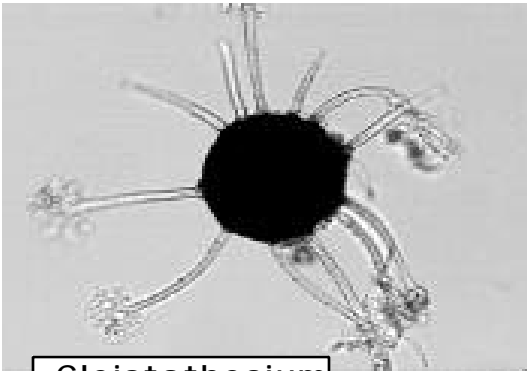

Powdery Mildew *Cleistothecia* and Asci

Powdery Mildew
Infected nannyberry
leaf 20x.

Cleistothecium
400x

Asci
400x

Ascus and ascospores
1000x