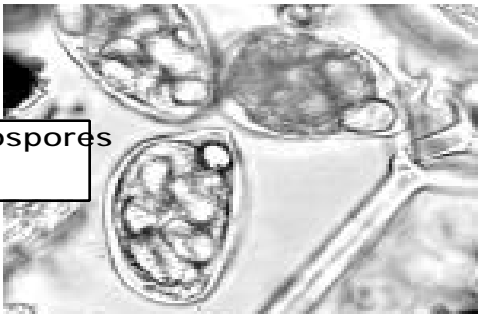

Powdery Mildew *Cleistothecia* and Asci

Powdery Mildew
Infected nannyberry
leaf 20x.

Cleistothecium
400x

Asci
400x

Ascus and ascospores
1000x