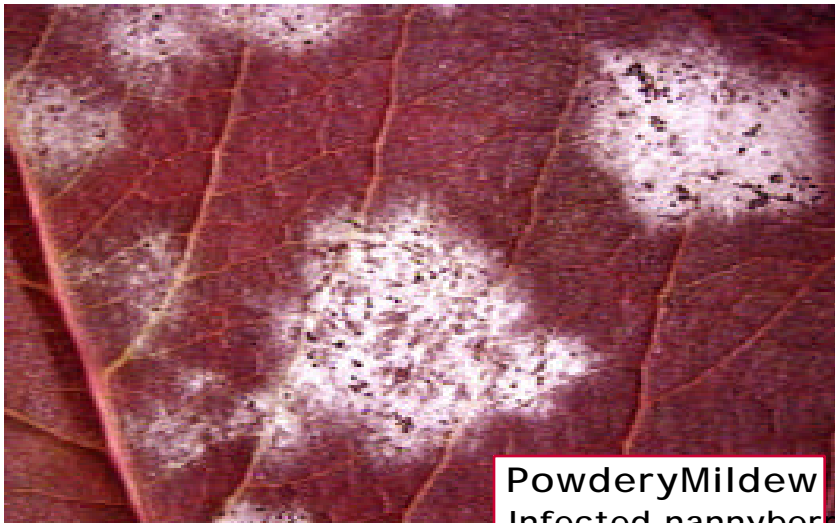

Powdery Mildew *Cleistothecia* and Asci

Powdery Mildew
Infected nannyberry
leaf 20x.

Cleistothecium
400x

Asci
400x

Ascus and ascospores
1000x